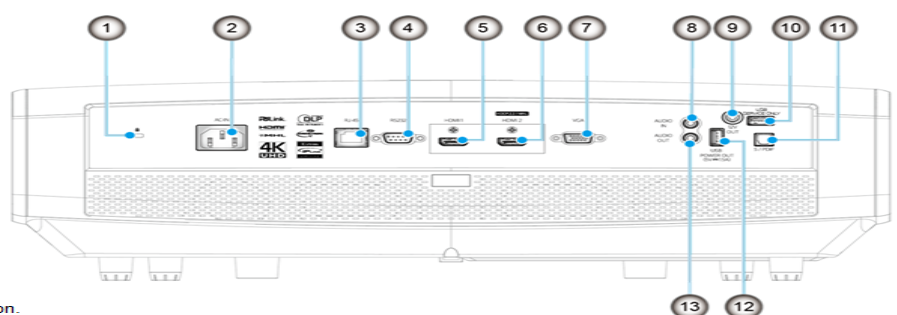

Specification

Native Resolution	4K UHD (3840 x 2160)	Brightness	5,400 ANSI lumens
Contrast Ratio	2,000,000:1	Projection Lens	Manual, 1.6 :1
Throw Ratio	1.39 ~ 2.22	Throw Distance	1.3m – 9.3m
Lens Shift (tolerance ± 5 %)	Vertical	Aspect Ratio	16:9 (for 2160p)
Horizontal Scan Rate	31.000~135.000KHz	Vertical Scan Rate	24Hz to 120Hz
Connections	HDMI 1.4a *1, HDMI 2.0 *1, VGA *1, USB-A for service & power (5V 1.5A), RS232C, RJ-45, 12V trigger *1, Audio in, Audio out, S/PDIF	Display Colors	1073.4 Million
3D Support	Yes	Light Type	Laser Diodes
Speakers (watts)	5W x 2	Light Source Life (hours)	20,000 hours
Noise Level (Eco)	30 dB	Size (WxDxH mm)	498 x 331 x 154
Weight (kg)	9.8		

1. Kensington Lock
2. Power Socket
3. RJ-45
4. RS232
5. HDMI 1
6. HDMI 2 (HDCP2.2)
7. VGA
8. Audio in
9. 12V out
10. USB SERVICE ONLY
11. S/PDIF
12. USB Power (5V/1.5A) / Mstar FW upgrade
13. Audio out